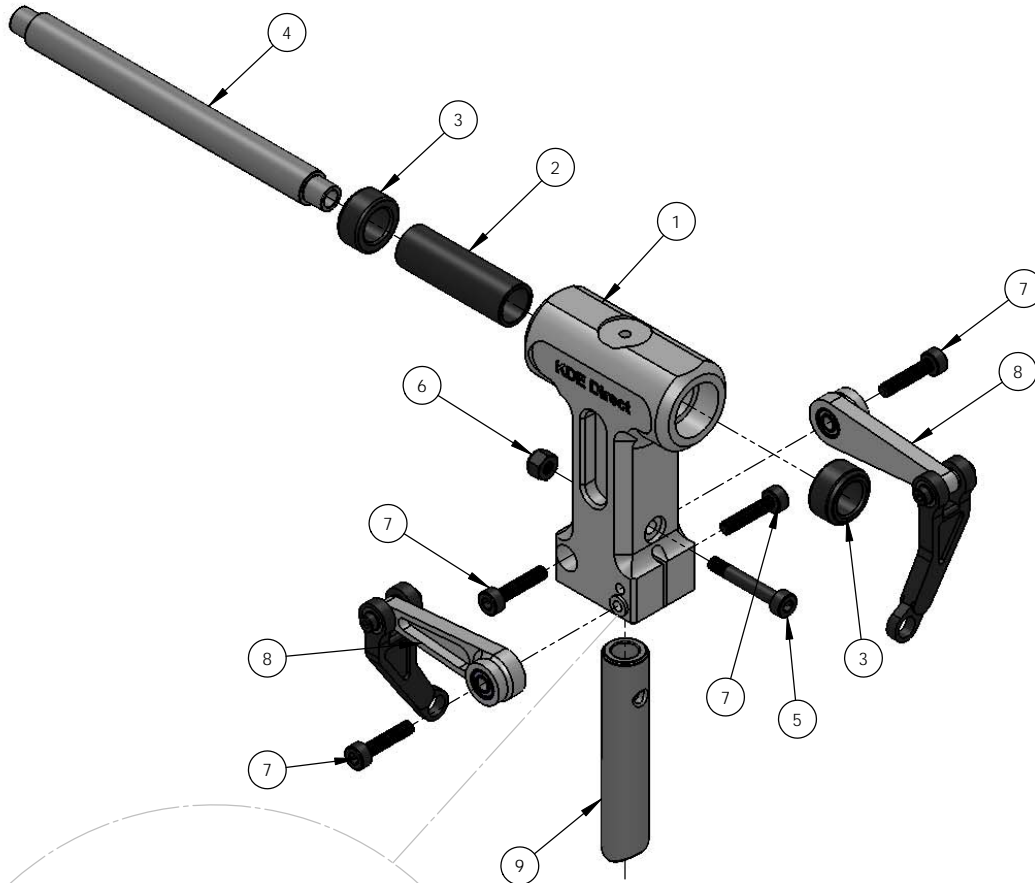

TREX550/600 SERIES FLYBARLESS MAIN ROTOR HOUSING AT550/600-MRHFB (AL 6061-T6)

ITEM NO.	DESCRIPTION	QTY.
1	KDE DIRECT TREX 550/600 SERIES FLYBARLESS MAIN ROTOR HOUSING	1
2	TREX 550/600 SERIES FEATHERING SHAFT SLEEVE (PROVIDED IN ORIGINAL KIT)	1
3	TREX 550/600 SERIES RUBBER DAMPER (PROVIDED IN ORIGINAL KIT)	2
4	TREX 550/600 SERIES FEATHERING SHAFT (PROVIDED IN ORIGINAL KIT)	1
5	M3 x 0.5 x 20MM SOCKET HEAD COLLAR CAP SCREW (PROVIDED IN ORIGINAL KIT)	1
6	M3 NYLON LOCKNUT (PROVIDED IN ORIGINAL KIT)	1
7	M3 x 0.5 x 14MM SOCKET HEAD CAP SCREW	4
8	TREX 550/600 SERIES FLYBARLESS WASHOUT CONTROL ARM ASSEMBLY (PROVIDED IN ORIGINAL KIT OR SOLD SEPARATELY)	2
9	TREX 550/600 SERIES FLYBARLESS MAIN SHAFT (PROVIDED IN ORIGINAL KIT OR SOLD SEPARATELY)	1

NOTE: THE FLYBARLESS MAIN ROTOR HOUSING ENCOMPASSES THE LATEST TECHNOLOGIES FOR OPTIMUM SETUP OF THE FLYBARLESS MECHANICS. WITH DIRECT MOUNTED WASHOUT ARMS AND A SOLID M3 CLAMP DESIGN OF THE ROTOR HEAD TO THE MAIN SHAFT, THE NEW DESIGN IS CAPABLE OF PROVIDING THE HIGHEST-PRECISION CONTROL POSSIBLE FOR THE FLYBARLESS ELECTRONICS.

MAKE SURE TO USE LOCTITE 243 (BLUE) OR EQUIVALENT ON ALL METAL-TO-METAL FASTENERS TO PREVENT LOOSENING DURING FLIGHT. TO ACHIEVE THE BEST POSSIBLE SETUP AND PERFECT ALIGNMENT OF THE FLIGHT MECHANICS, IT IS RECOMMENDED TO USE THE FOLLOWING ALIGN FLYBARLESS COMPONENTS:

TREX 600 PRO SERIES

MAIN SHAFT: H55006, TREX 550FL MAIN SHAFT
FLYBARLESS GRIPS: H60204/H60232, TREX 600EFL PRO MAIN ROTOR GRIP SET
WASHOUT ARMS: HN6119, TREX 600FL METAL CONTROL ARM
LINKAGES: H60233, TREX 600EFL LINKAGE ROD SET