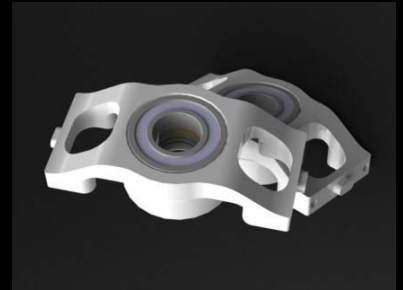

Align TREX 700 Nitro Aluminum Metal Bearing Block Upgrade

AT700N-MBB

Retail Price: $56.95