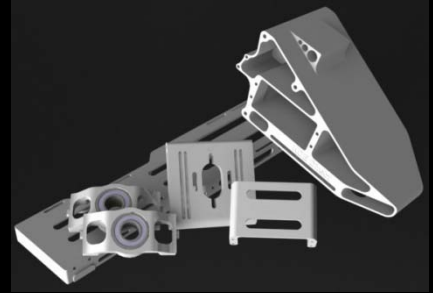

2009 Product Catalog
Dream It. Bling It. Fly It.

www.KDEDirect.com

700 Nitro Series Kits

Align TREX 700 Nitro Aluminum Electronic Conversion XKit Upgrade

AT700N-XECK

Retail Price: \$298.95

Align TREX 700 Nitro Aluminum Electronic Conversion Kit Upgrade

AT700N-ECK

Retail Price: \$227.95

700 Nitro Series

Align TREX 700 Nitro Aluminum Elevator Servo Mount Upgrade

AT700N-ESM

Retail Price: \$27.95

Align TREX 700 Nitro Aluminum Metal Bearing Block Upgrade

AT700N-MBB