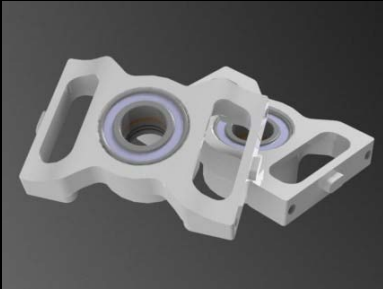

600 Electric Series

Align TREX 600 Aluminum Metal Bearing Block Upgrade

AT600-MBB

Retail Price: $47.95