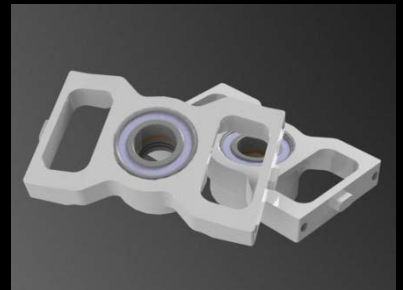

Purchase Together and Save: \$10.90

600 Nitro Series

Align TREX 600 Nitro Aluminum Electronics Mount Upgrade

AT600N-EMU

Retail Price: \$79.95

Align TREX 600 Nitro Aluminum Gyro Mount Upgrade

AT600N-GMU

Retail Price: \$26.95

Align TREX 600 Nitro Aluminum Metal Bearing Block Upgrade

AT600N-MBB

Retail Price: \$47.95

Align TREX 600 Nitro Aluminum Performance Tail Upgrade V2

AT600/600N/700N-PTU-V2

Retail Price: \$23.95

600 Electric Series Kits