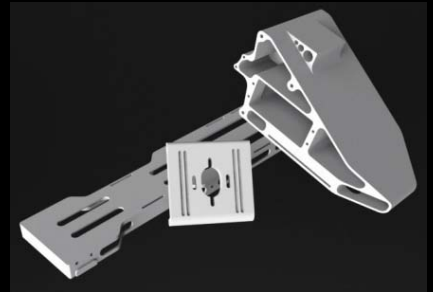

2009 Product Catalog
Dream It. Bling It. Fly It.

www.KDEDirect.com

700 Nitro Series Kits

Align TREX 700 Nitro Aluminum Electronic Conversion XKit Upgrade

AT700N-XECK

Retail Price: \$298.95

Align TREX 700 Nitro Aluminum Electronic Conversion Kit Upgrade

AT700N-ECK

Retail Price: \$227.95

700 Nitro Series

Align TREX 700 Nitro Aluminum Elevator Servo Mount Upgrade

AT700N-ESM

Retail Price: \$27.95

Align TREX 700 Nitro Aluminum Metal Bearing Block Upgrade

AT700N-MBB